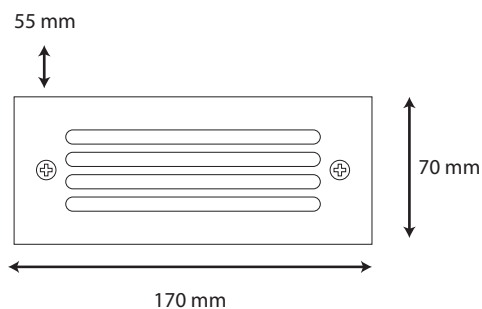

DIMENSION

PRODUCT

Name	LED Stair Light
Reference	EL-RST-5WL (MD1-L)
Model	MD1-L
Body color	Sand Silver Color
Category	Recessed Outdoor
Material	Aluminum

LIGHTING INFORMATION

Light source	LED
Gross luminous flux	100Lm
Power	5 W
Colour temperature CCT	3000 K
Colour Rendering Index	CRI = 80
Light beam angle	180°
Number of LEDs	25
Chip Type	SMD2835
Dimming	Non Dimmable
Median useful Life	10,000 hours

OTHER DATA

Ingress Protection	IP65
Dimension (mm)	L: 170mm W: 70mm, H: 55mm
	Back Box included

DRIVER OPTIONS

ON / OFF	
Class II	
Isolated Driver	Yes
Frequency (Hz)	50/60 Hz
Power Factor	0.5
Mains voltage	AC 85-256V
Ingress Protection	IP65